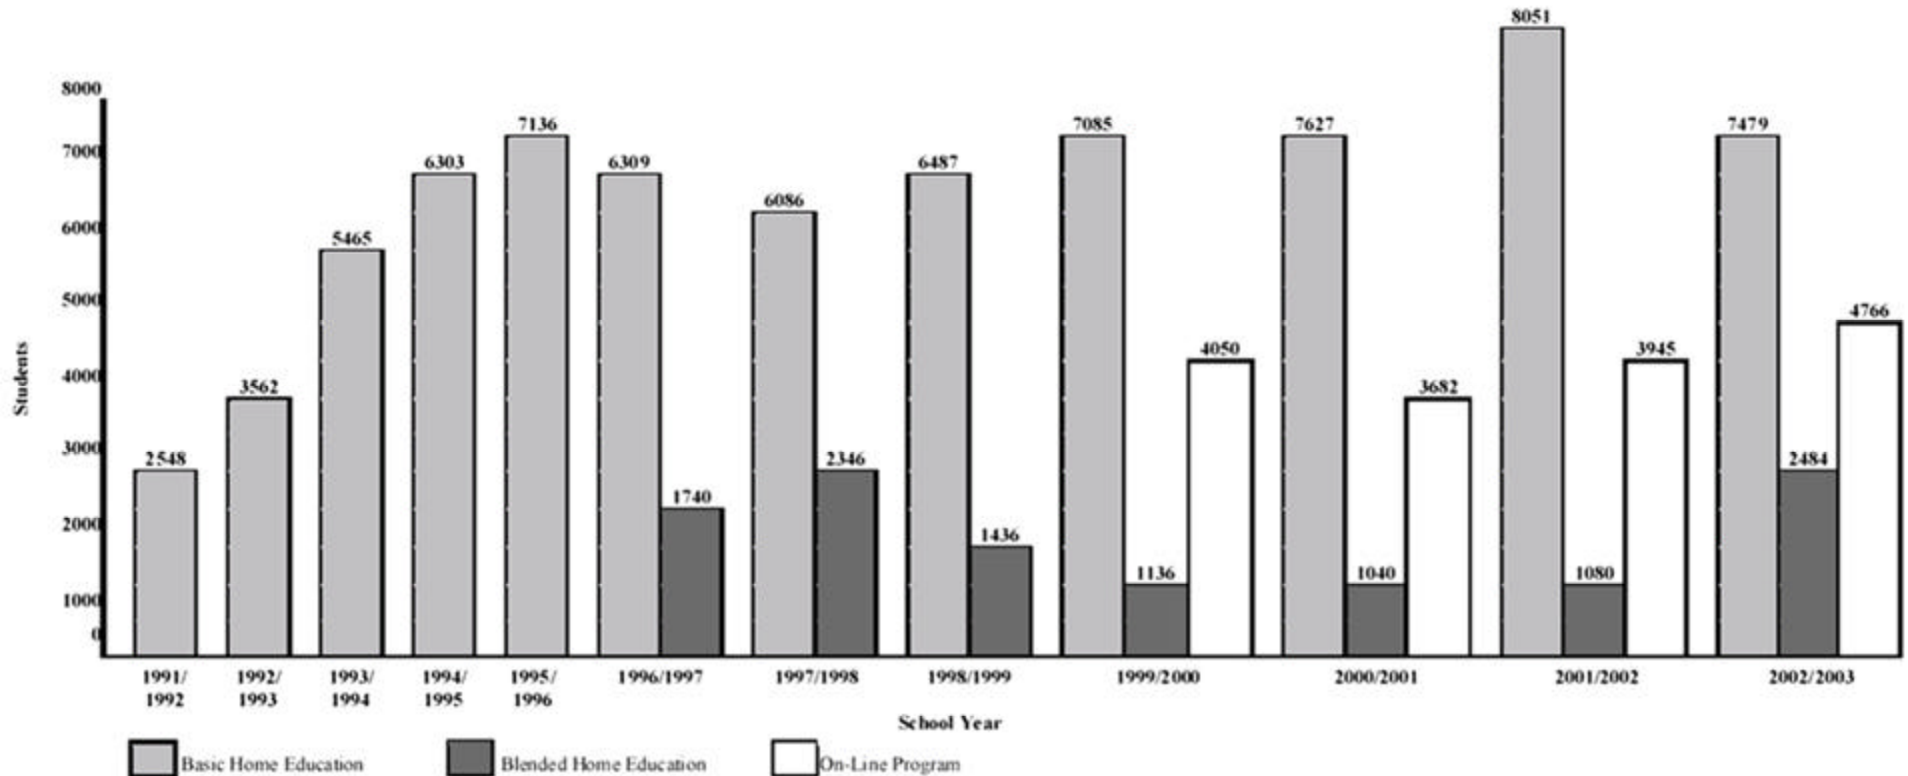

*Appendix G*  
*Alberta Learning Home Education, Blended Program, and Online Program Total Enrolment*  
*1991/1992 - 2002/2003*

Enrolments as of February 23, 2003.

Note: The method of collecting the data changed between 1994/1995 and 1995/1996 with the implementation of the Alberta Education Student Information System.

<b>Total Student Population:</b>	1997/1998	574,622
	1998/1999	582,940
	1999/2000	581,441
	2000/2001	543,890
	2001/2002	548,080
	2002/2003	549,029